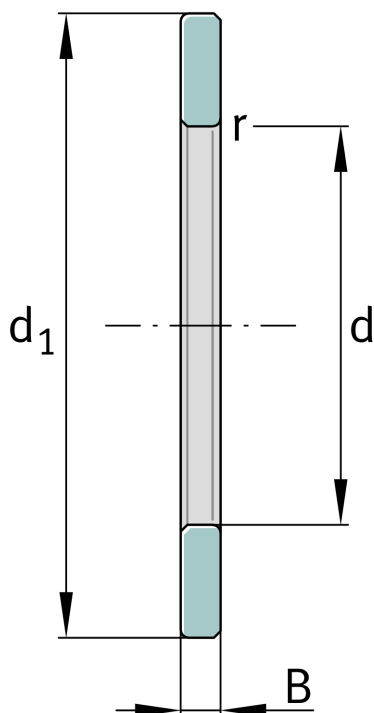

**WS89309**

Shaft locating washer

Schaeffler ID:
0000256900000Axial cylindrical roller bearings 893, single
direction, comprising K893, GS, WS

Technical information

**Main Dimensions & Performance Data**

d	45 mm	Bore diameter
d ₁	85 mm	Lip diameter shaft washer
B	8.25 mm	Height shaft washer
	255 g	Weight

Mounting dimensions

r _{min}	1 mm	minimum chamfer dimension
------------------	------	---------------------------